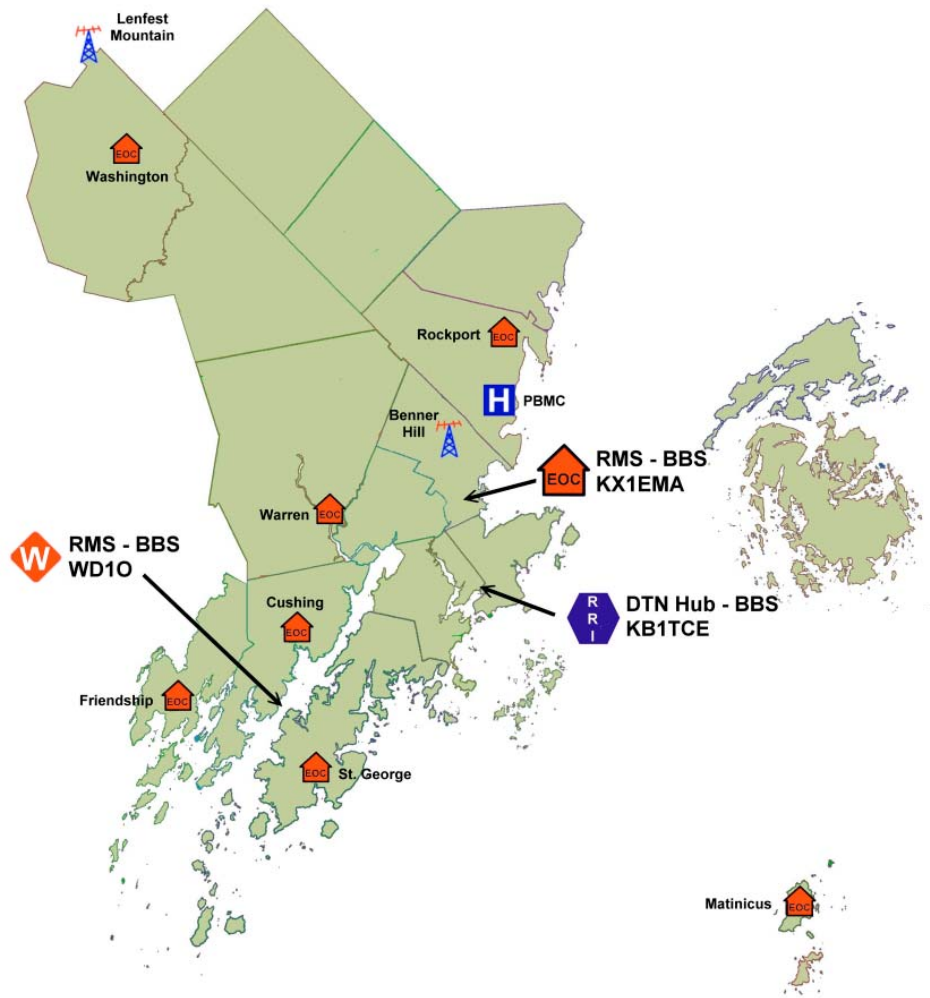

Knox County Data Communications Infrastructure

Common Elements

- Software used includes Winlink Express (BBS and Winlink), NBEMS, SARTrack (APRS) and BPQ (Winlink gateways, RRI traffic hub, digipeaters).
- All forms, when needed, are generated with flmsg.
- B2F compression is the default for all Winlink and BBS traffic. This is standard for Winlink Express and the Digital Traffic Network.

Infrastructure

- Lenfest Mountain hosts the 433.1 packet digipeater, WD10-1.
- Packet (VHF or UHF) is 1200 baud.
- Lenfest Mountain and Benner Hill host analog voice repeaters. These are used for NBEMS traffic when needed.

- WD1O hosts a Winlink gateway (WD1O-10) and BBS (WD1O-2) in Tenants Harbor. Modes accepted are HF Winmor & Pactor 3; VHF & UHF packet. This also functions as a switch between UHF and VHF and serves as a digipeater.
- BBS access requires registration.
- KB1TCE hosts an automated BPQ 1RN traffic hub for the RRI Digital Traffic Network in Owl's Head. This is HF Pactor 3 only. ARDOP may be added for users in ME and NH when released. Packet is not currently operating. Through traffic is accepted via Winlink, BBS or voice net. (Note: partially implemented at this point, limited forwarding.)
- Knox County actively participates in the DHS HF SHARES network: SSB, Pactor 4 Winlink, NBEMS (fldigi, flamp, flmsg).

Links to Points Outside Knox County

- Access to the 145.010 packet network is via ABORN (W1EMA-1)
- UHF packet via Lenfest WD1O-1 for the Whitefield Fire Station, MEMA and points to the west.